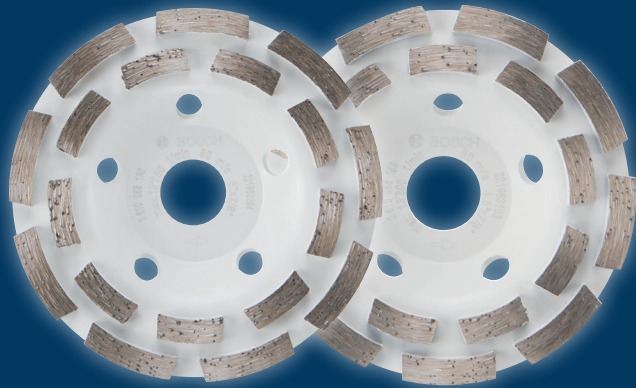

## DOUBLE ROW SEGMENTED DIAMOND CUP WHEEL JOB-BUY

**BUY** (25) CUP WHEELS

**GET** (2) CUP WHEELS FREE

MODEL	DESCRIPTION
DC4518	4 1/2 In. Double Row Segmented Diamond Cup Wheel
DC518	5 In. Double Row Segmented Diamond Cup Wheel