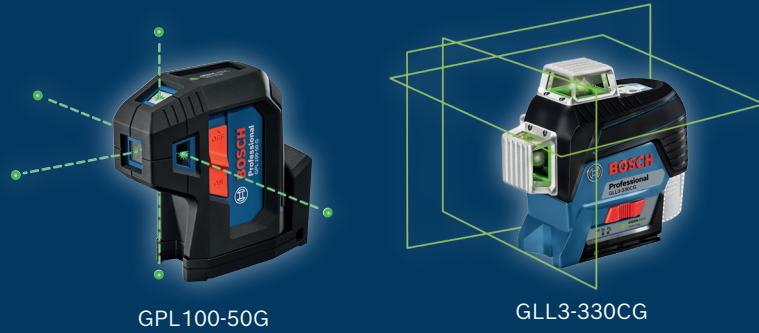

INTERIOR LINE & LAYOUT LASERS

BUY ANY LASER FROM BELOW
GET SHOW PRICE

GPL100-50G

GLL3-330CG

MODEL	DESCRIPTION	MSRP	SHOW PRICE
GPL100-30G	Green 3-Point Self-Level Laser + Case	$129.00	$105.00
GPL100-50G	Green 5-Point Self-Level Laser + Case	$199.00	$159.00
GLL50-40G	Green 360° Horizontal Cross-Line Laser	$249.00	$205.00
GCL100-80CG	Green Cross-Line w/ Red Plumb Dots, 12V Lithium-Ion Kit	$399.00	$349.00
GLL3-330CG	12V 3-Plane 360° Laser Level Kit - Green	$579.00	$450.00