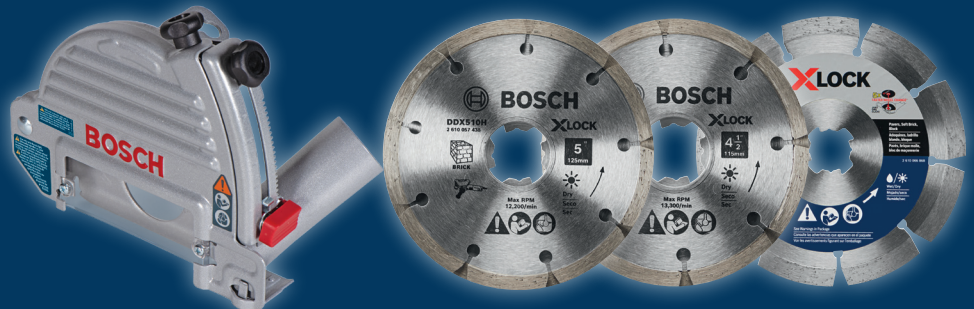

## X-LOCK® TUCKPOINTING JOB-BUY

**BUY** \$500 IN X-LOCK® DIAMOND BLADES

**GET** FREE TG503 X-LOCK® TUCKPOINTING GUARD

Valid November 1, 2024 - January 31, 2025