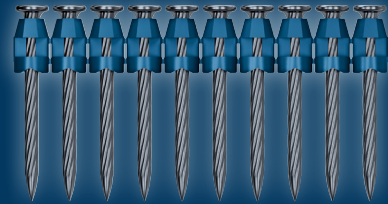

# CONCRETE NAILER PALLET BUY

**BUY**

36 BOXES OF NAILS

**GET**

FREE CONCRETE NAILER KIT  
\$749 VALUE

MODEL	DESCRIPTION	MSRP	FREE NAILER
NB-063	5/8 In. Concrete Pin (.106 In. Shank)	\$94.99	GNB18V-12K14
NB-075	3/4 In. Concrete Pin (.106 In. Shank)	\$74.99	GNB18V-12K14
NB-100	1 In. Concrete Pin (.106 In. Shank)	\$84.99	GNB18V-12K14
NB-125	1 1/4 In. Concrete Pin (.106 In. Shank)	\$84.99	GNB18V-12K14
NB-150	1 1/2 In. Concrete Pin (.106 In. Shank)	\$99.99	GNB18V-12K14
NM-050	1/2 In. Steel Pin (.118 In. / .102 In. Step Shank)	\$99.99	GNB18V-12K14
NM-063	5/8 In. Steel Pin (.118 In. / .102 In. Step Shank)	\$99.99	GNB18V-12K14
NM-075	3/4 In. Steel Pin (.118 In. / .102 In. Step Shank)	\$99.99	GNB18V-12K14
NK-138	1 3/8 In. CFS Pin (.106 In. Spiral Knurled Shank)	\$134.99	GNB18V-12K14